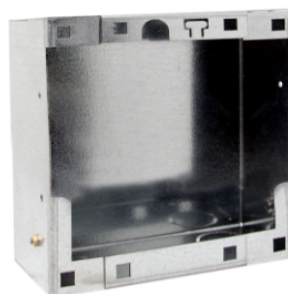

**IX9156**

**FLUSH-MOUNTED BOX FOR FRONT PLATE W/ACCESS. 1 COL.**

Flush-mounted box for front plate accessory for Switch series entrance panels with 1 column.  
Dimensions: 124x110.5x55 mm.

**AWARDS**

DESIGN  
MILANO

**IX9156**

**FLUSH-MOUNTED BOX FOR FRONT PLATE W/ACCESS. 1 COL.**

**MAIN FEATURES**

Height (mm)	110.50
Width (mm)	124.00
Depth (mm)	55.00

**GENERAL DATA**

Type of finish	Steel zinc coated
Colour	Steel

**COMPATIBILITY**