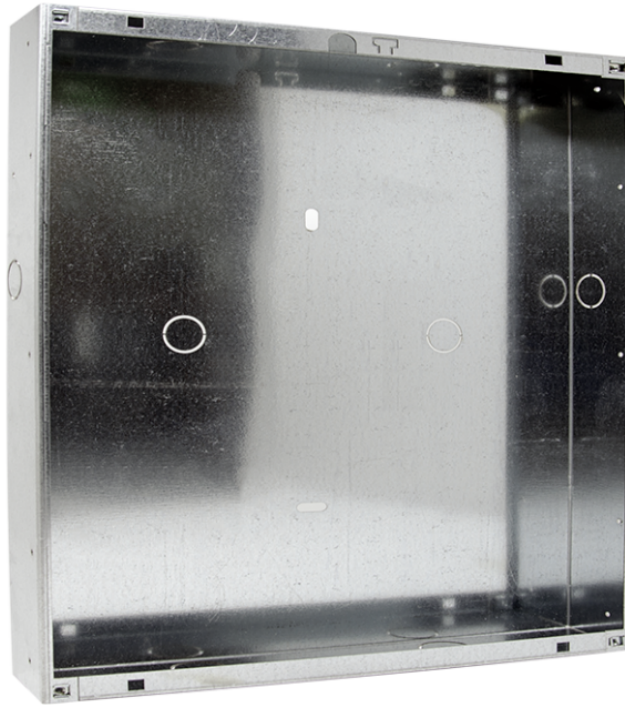

IX9183

FLUSH-MOUNTED BOX FOR FRONT PANEL W/ 70-75-80

AWARDS

DESIGN
MILANO

IX9183

FLUSH-MOUNTED BOX FOR FRONT PANEL W/ 70-75-80

MAIN FEATURES

Height (mm)	582.50
Width (mm)	469.00
Depth (mm)	56.00

GENERAL DATA

Type of finish	Steel zinc coated
Colour	Steel

COMPATIBILITY

Simplebus 2 audio/video system	Yes
Simplebus 2 audio system	Yes
Simplebus 1 audio system	Yes

MOUNTING/INSTALLATION

Flush-mounted	Yes
---------------	-----