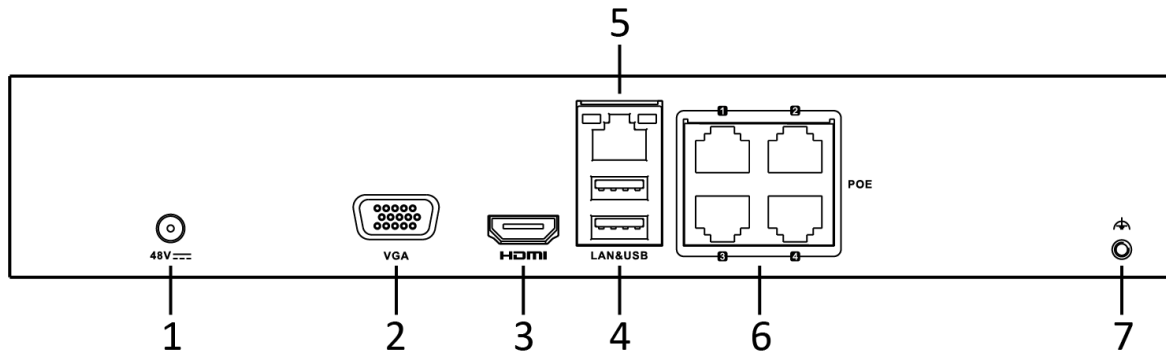

Camera Dimension

Accessory

DS-1280ZJ-XS
Junction Box

NVR Dimension

Unit: mm

Physical Interface

No.	Description	No.	Description
1	Power Supply	5	LAN Network Interface
2	VGA Interface	6	Network Interfaces with PoE function
3	HDMI Interface	7	Ground
4	USB Interface		