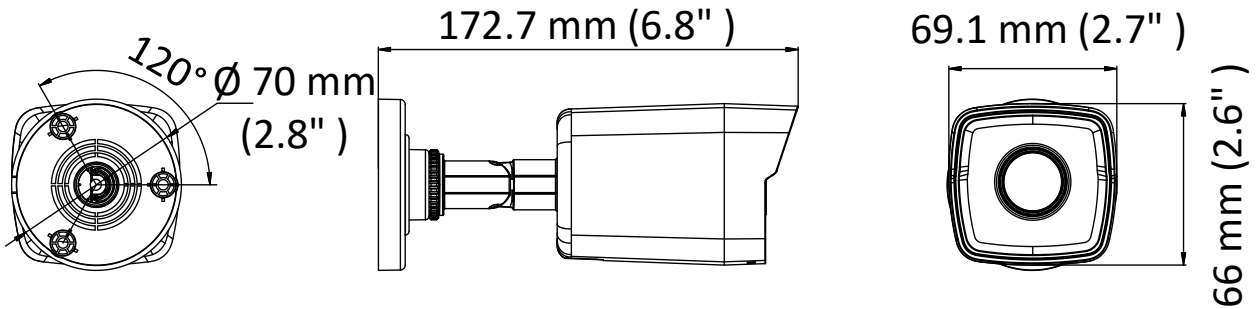

Power Supply	48 VDC
Consumption (without HDD and PoE off)	≤ 10 W
Working Temperature	-10 °C to 55 °C (14 °F to 131 °F)
Working Humidity	10% to 90%
Dimension (W × D × H)	265 × 225 × 48 mm (10.4" × 8.9" × 1.9")
Weight (without hard disk)	≤ 1 kg (2.2 lb)
Kit	
Accessories	Power: 1 power cable Network cable: 4 × 18.3 m (60 ft) video and power cable HDMI cable: 1 HDMI cable
Hard Drive	Pre-installed 1 TB HDD
Certification	FCC, CE
Weight (with package)	≤ 8 kg (17.6 lb)

Camera Dimension

Accessory