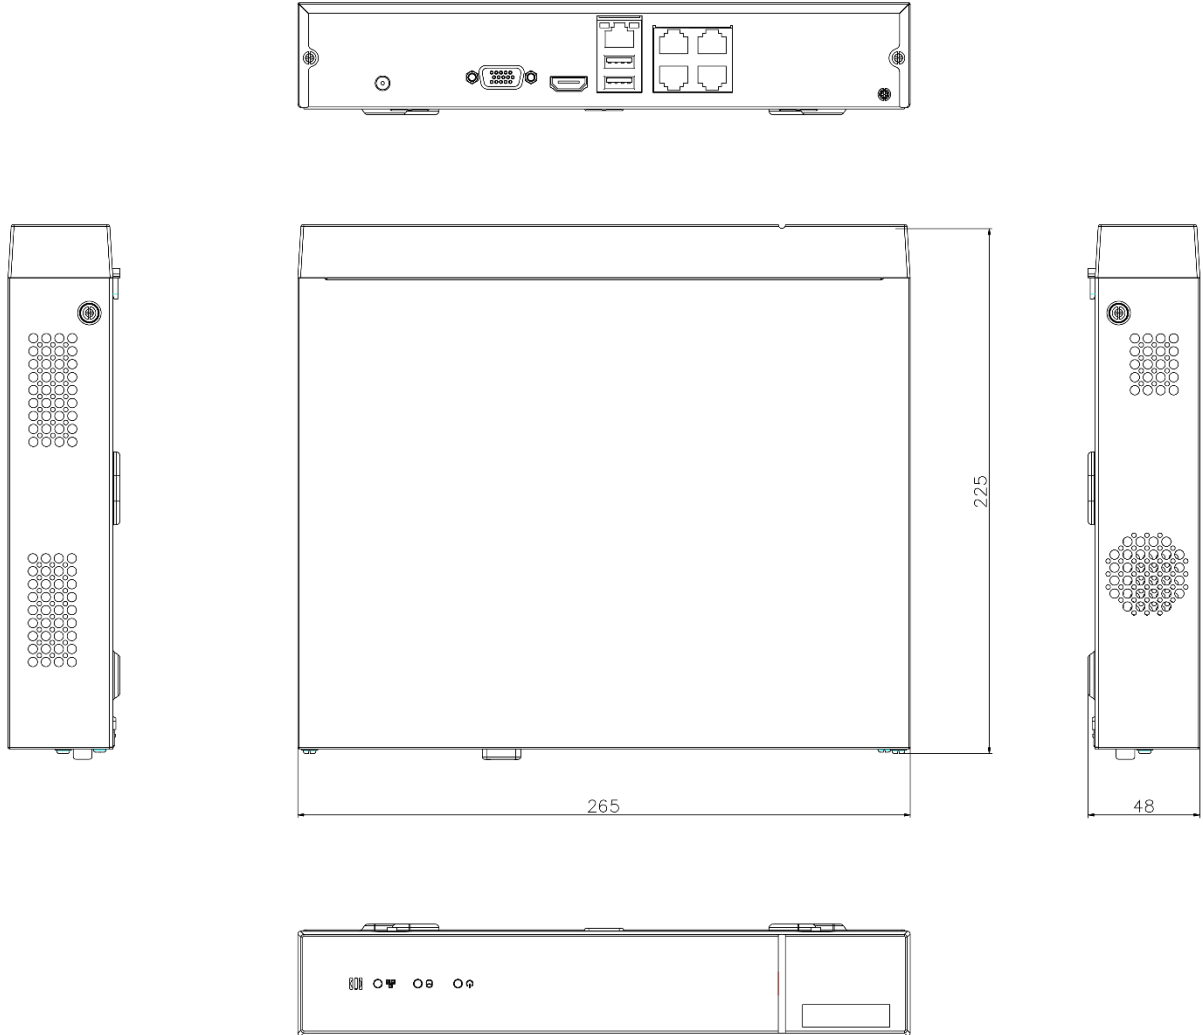

Power Supply	48 VDC
Consumption (without HDD and PoE off)	≤ 10 W
Working Temperature	-10 °C to 55 °C (14 °F to 131 °F)
Working Humidity	10% to 90%
Dimension (W × D × H)	265 × 225 × 48 mm (10.4" × 8.9" × 1.9")
Weight (without hard disk)	≤ 1 kg (2.2 lb)
Kit	
Accessories	Power: 1 power cable Network cable: 4 × 18.3 m (60 ft) video and power cable HDMI cable: 1 HDMI cable
Hard Drive	Pre-installed 1 TB HDD
Certification	FCC, CE
Weight (with package)	≤ 8 kg (17.6 lb)

Camera Dimension

Accessory

DS-1280ZJ-XS
Junction Box

NVR Dimension

Unit: mm

Physical Interface

No.	Description	No.	Description
1	Power Supply	5	LAN Network Interface
2	VGA Interface	6	Network Interfaces with PoE function
3	HDMI Interface	7	Ground
4	USB Interface		