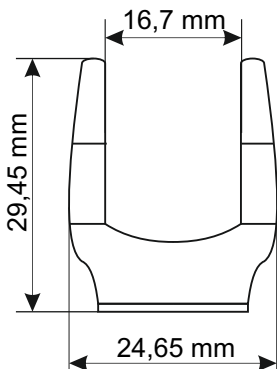

CODE: **RAZB16** v1.1/III
NAME: **Side panel lock, round 16**

EN

DESTINATION

The side round lock is intended for side panels of RACK cabinets, type: RWA, RW, RWD, RS, ZRS.

TECHNICAL DATA

Dimensions:	D=13 [mm, +/-2]
Net/gross weight:	0,046 / 0,056 [kg]
Destination:	inside
Warranty:	1 year from production date
Notes:	two keys included