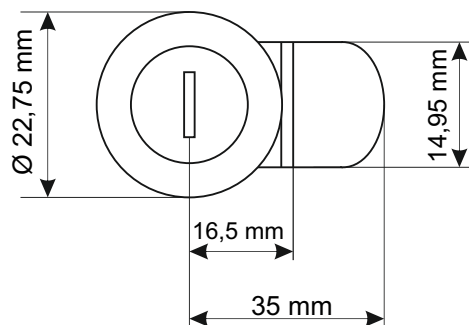

CODE: **RAZB16** v1.1/III
NAME: **Side panel lock, round 16**

EN

DESTINATION

The side round lock is intended for side panels of RACK cabinets, type: RWA, RW, RWD, RS, ZRS.

TECHNICAL DATA

Dimensions:	D=13 [mm, +/-2]
Net/gross weight:	0,046 / 0,056 [kg]
Destination:	inside
Warranty:	1 year from production date
Notes:	two keys included