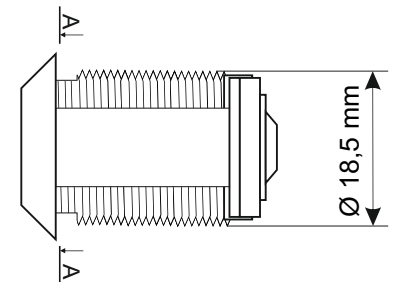

CODE: **RAZB16** v1.1/III
NAME: **Side panel lock, round 16**

EN

DESTINATION

The side round lock is intended for side panels of RACK cabinets, type: RWA, RW, RWD, RS, ZRS.

TECHNICAL DATA

Dimensions:	D=13 [mm, +/-2]
Net/gross weight:	0,046 / 0,056 [kg]
Destination:	inside
Warranty:	1 year from production date
Notes:	two keys included