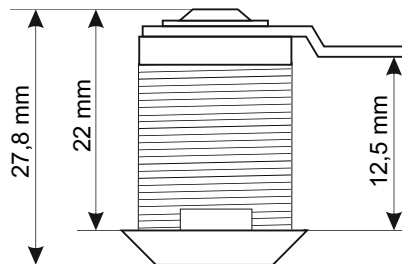

CODE: **RAZB16** v1.1/III
NAME: **Side panel lock, round 16**

EN

DESTINATION

The side round lock is intended for side panels of RACK cabinets, type: RWA, RW, RWD, RS, ZRS.

TECHNICAL DATA

Dimensions:	D=13 [mm, +/-2]
Net/gross weight:	0,046 / 0,056 [kg]
Destination:	inside
Warranty:	1 year from production date
Notes:	two keys included