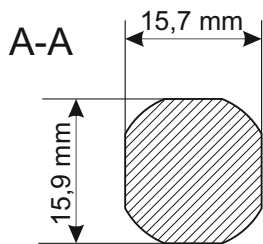

CODE: **RAZB16** v1.1/III
NAME: **Side panel lock, round 16**

EN

DESTINATION

The side round lock is intended for side panels of RACK cabinets, type: RWA, RW, RWD, RS, ZRS.

TECHNICAL DATA

Dimensions:	D=13 [mm, +/-2]
Net/gross weight:	0,046 / 0,056 [kg]
Destination:	inside
Warranty:	1 year from production date
Notes:	two keys included