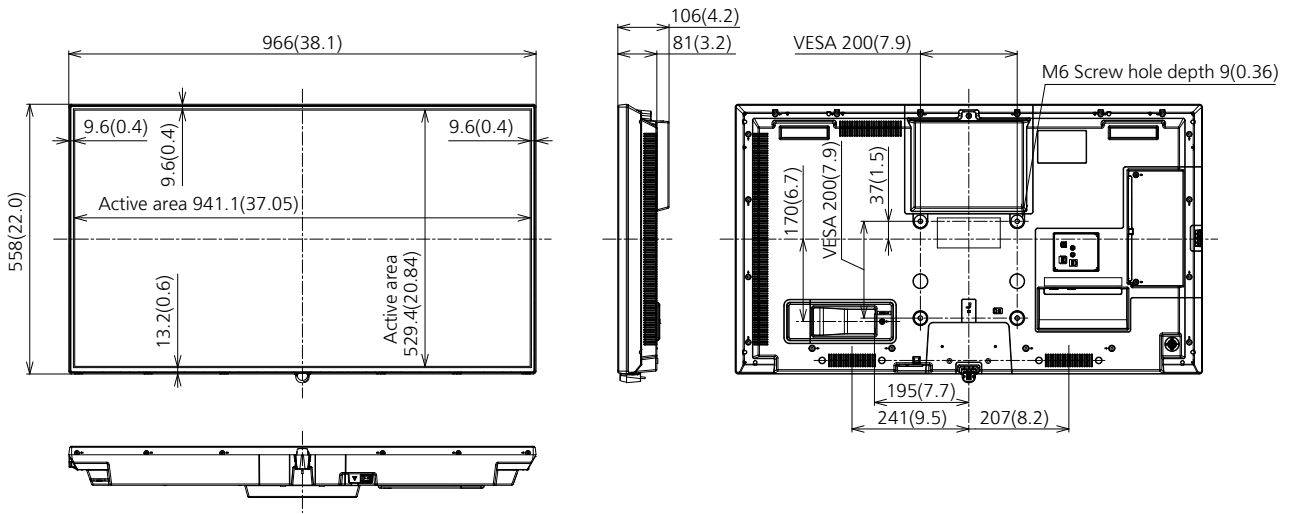

*Displaying a still image for a long time may cause burn-in (image persistence artifacts), it could be mitigated when display video image.

STANDARD (CERTIFICATIONS)

SAFETY REGULATIONS	EU/USA CB Report (LVD; IEC62368-1 2nd Edition + EU/USA Deviation) EU Deviation : EN62368-1:2014 2nd Edition USA Deviation : UL62368-1-2014, 2nd Edition UL Certification
RADIATION REGULATIONS	EU : EMC test report [Class-A] (CE; EN55032:2012/EN61000-3-2:2014/ EN61000-3-3:2013/EN55024:2010 IEC61000-4-2:2008 IEC61000-4-3:2010 IEC61000-4-4:2012 IEC61000-4-5:2005 IEC61000-4-6:2013 IEC61000-4-8:2009 IEC61000-4-11:2004) US : FCC [Class-A]

WIRELESS LAN FUNCTION

Compliance standard	IEEE 802.11 a/b/g/n Dual (Wireless LAN Standard protocol) Wi-Fi CERTIFIED
Channel	IEEE802.11a/b/g/n
Communication distance	Approx. 30 m (Depends on usage environment)

REMOTE CONTROL TRANSMITTER

Power Requirements	DC 3 V (AA Size batteries x 2)
Operating distance	Approx. 7 m (22.9 ft)*
Weight	Approx. 111 g (4 oz) including batteries
Dimensions (W x H x D)	51 x 161 x 27 mm (2" x 6.4" x 1.1")

*When operated directly in front of the IR sensor.

INCLUDED ACCESSORIES

- Remote Control x 1 - IR Sensor x 1 - IR Sensor Holder
- Screw (for IR Sensor's Holder) x 2 - Power Supply Code
- Batteries x 2: AA/R6/LR6 type - Cable Clamper x 3
- Spacer x 4 - Screw for spacer x 4

DIMENSIONS

Cautions: This drawing is not a scale
Units : mm (inches)