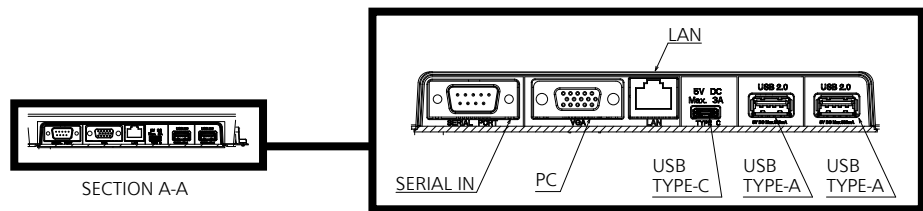

\*3 : Only for SQE1W

\*4 : Signals with ○ in the Plug and Play-supported signal column are the ones written in EDID (Extended Display Identification Data) of this unit.

For signals without ○ in the Plug and Play-supported signal column, resolutions may not be selected on the PC side even if this unit supports those signals.

Note

- An auto detected signal format may be differently displayed from the actual input signal.
- The i symbols (example 1080i) means Interlaced signal.

● Terminals

View from back

Magnified figure of terminal b

Magnified figure of terminal a

Sectional view of terminal a  
(SERIAL / PC / LAN / USB TYPE-C / USB TYPE-A)

Terminal a  
43SQE1W Terminal (Bottom) Units : mm (inch)

	SERIAL / PC	LAN	USB TYPE-C	USB TYPE-A
A	9.3 (0.37)	9.7 (0.38)	4.8 (0.19)	6.6 (0.26)
B	3.7 (0.15)	—	—	—
C	26.3 (1.03)			
D	9.4 (0.37)			
E	65.9 (2.59)			