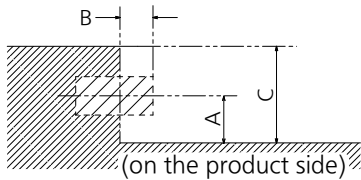

SERIAL / PC	LAN	USB TYPE-C	USB TYPE-A
A	9.3 (0.37)	9.7 (0.38)	4.8 (0.19)	6.6 (0.26)
B	3.7 (0.15)	—	—	—
C	26.3 (1.03)			
D	9.4 (0.37)			
E	65.9 (2.59)			

Sectional view of terminal b
(HDMI / DisplayPort / IR / AUDIO OUT)

Terminal b
43SQE1W Terminal (Side) Units : mm (inch)