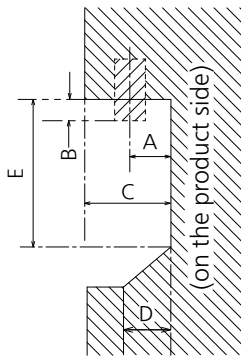

Note

- An auto detected signal format may be differently displayed from the actual input signal.
- The i symbols (example 1080i) means Interlaced signal.

● Terminals

View from back

Magnified figure of terminal b

Magnified figure of terminal a

Sectional view of terminal a  
(SERIAL / PC / LAN / USB TYPE-C / USB TYPE-A)

Terminal a  
43SQE1W Terminal (Bottom) Units : mm (inch)

	SERIAL / PC	LAN	USB TYPE-C	USB TYPE-A
A	9.3 (0.37)	9.7 (0.38)	4.8 (0.19)	6.6 (0.26)
B	3.7 (0.15)	—	—	—
C	26.3 (1.03)			
D	9.4 (0.37)			
E	65.9 (2.59)			