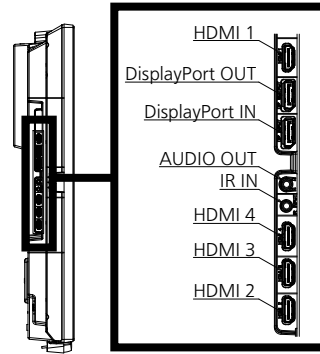

\*3 : Only for SQE1W

\*4 : Signals with ○ in the Plug and Play-supported signal column are the ones written in EDID (Extended Display Identification Data) of this unit.

For signals without ○ in the Plug and Play-supported signal column, resolutions may not be selected on the PC side even if this unit supports those signals.

Note

- An auto detected signal format may be differently displayed from the actual input signal.
- The i symbols (example 1080i) means Interlaced signal.

● Terminals

View from back

Magnified figure of terminal b

Magnified figure of terminal a

Sectional view of terminal a  
(SERIAL / PC / LAN / USB TYPE-C / USB TYPE-A)

Terminal a  
43SQE1W Terminal (Bottom) Units : mm (inch)

	SERIAL / PC	LAN	USB TYPE-C	USB TYPE-A
A	9.3 (0.37)	9.7 (0.38)	4.8 (0.19)	6.6 (0.26)
B	3.7 (0.15)	—	—	—
C	26.3 (1.03)			
D	9.4 (0.37)			
E	65.9 (2.59)			