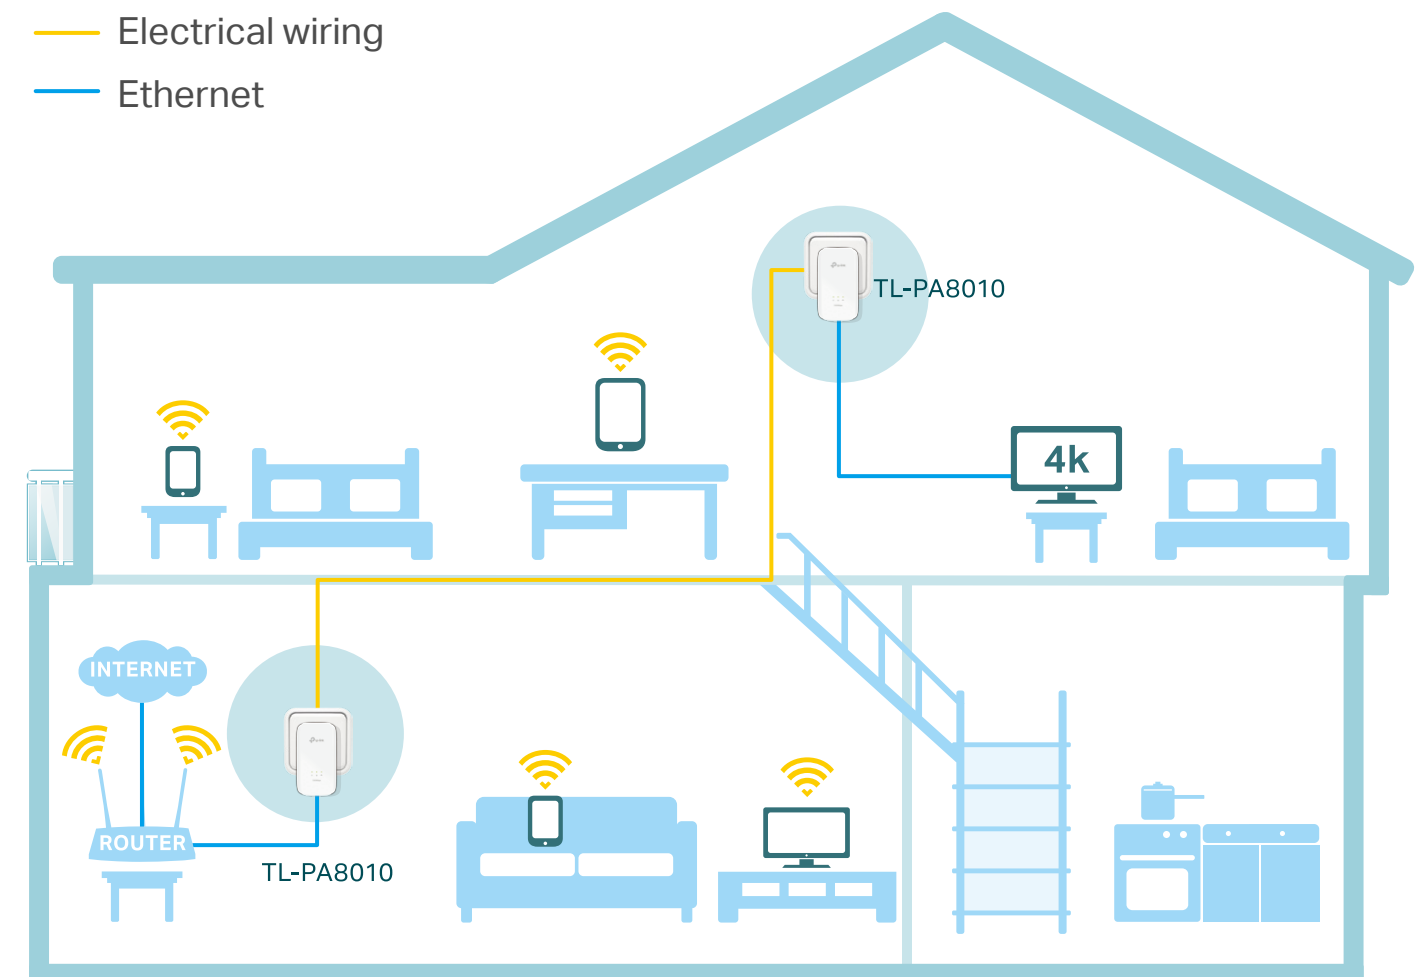

## Gigabit Ethernet for Fast Connections

2 × 2 MIMO technology is like adding an extra lane on a highway. It establishes multiple simultaneous connections so you can enjoy 2× faster, more stable powerline speeds.

## Plug and Play

Powerline adapters and extenders must be deployed in a set of two or more. Simply plug them into wall outlets and enjoy the internet.

## Internet from Any Outlet

The AV1300 Gigabit Powerline Starter Kit brings internet to any area with a power outlet using your home's electrical wiring.