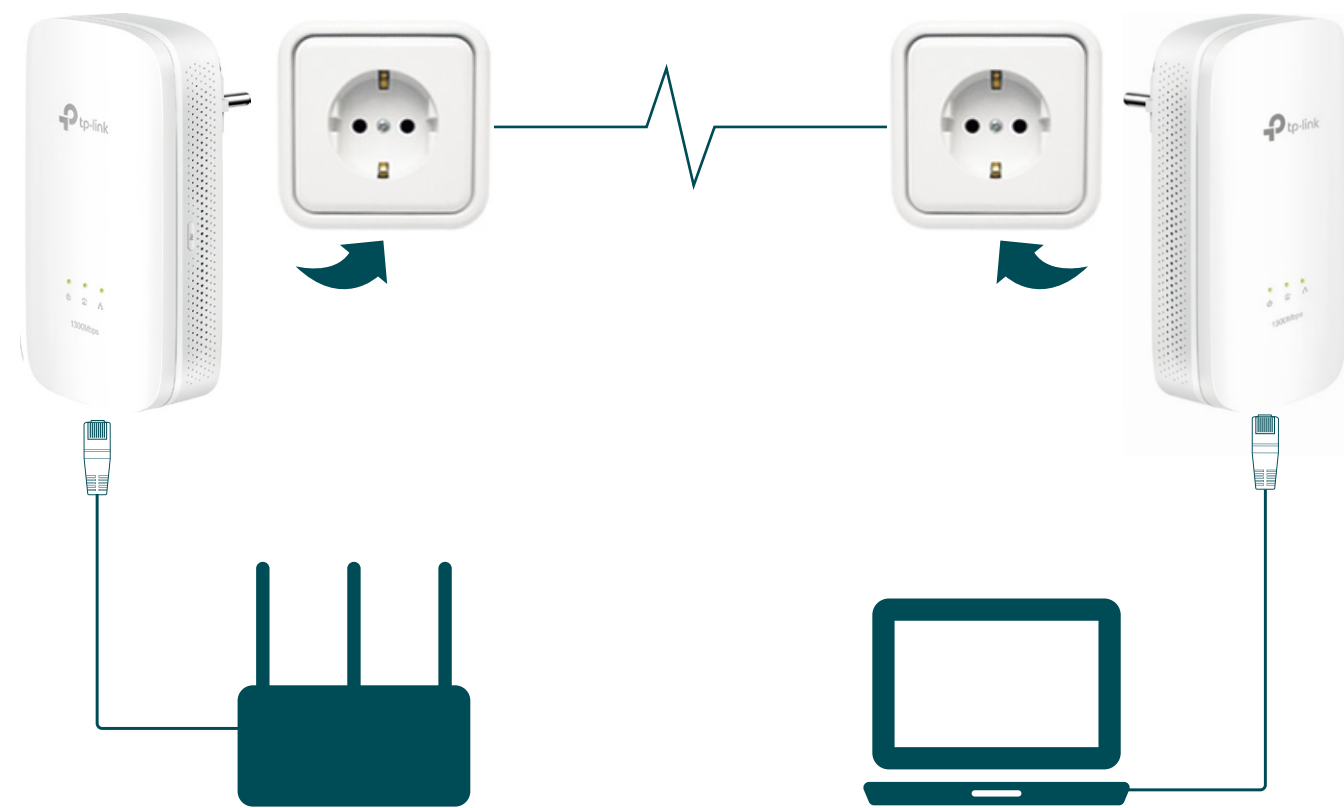

## HomePlug AV2 Standard Compliant

The HomePlug AV2 standard creates high-speed data transfer rates of up to 1300Mbps to support all your online activities.

## Gigabit Ethernet for Fast Connections

2 × 2 MIMO technology is like adding an extra lane on a highway. It establishes multiple simultaneous connections so you can enjoy 2× faster, more stable powerline speeds.

## Plug and Play

Powerline adapters and extenders must be deployed in a set of two or more. Simply plug them into wall outlets and enjoy the internet.

## Internet from Any Outlet

The AV1300 Gigabit Powerline Starter Kit brings internet to any area with a power outlet using your home's electrical wiring.