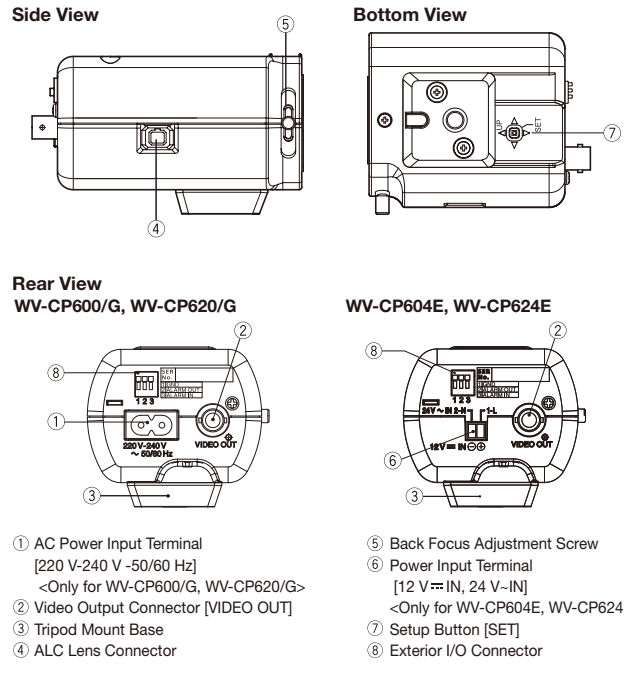

Part Names and Functions