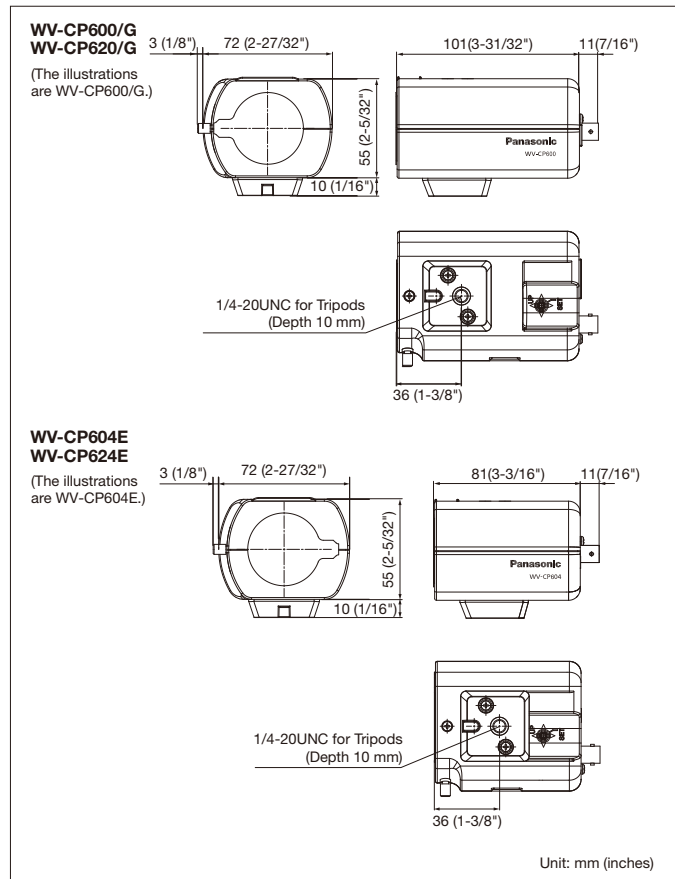

Appearance

Important

- Safety Precaution: carefully read the operating instructions and installation manual before using this product.
- "Super Dynamic", "SDII", "SDIII", "SD5", "SD5Link", "SD6", "i-PRO" and "i-PRO SmartHD" logos are trademarks or registered trademarks of Panasonic Corporation.

- All TV pictures are simulated.
- Weights and dimensions are approximate.
- Specifications are subject to change without notice.
- These products may be subject to export control regulations.
- All product pictures are PAL models.

DISTRIBUTED BY:

Panasonic®

<http://panasonic.net/security/>

Printed in Japan (2A-097A)