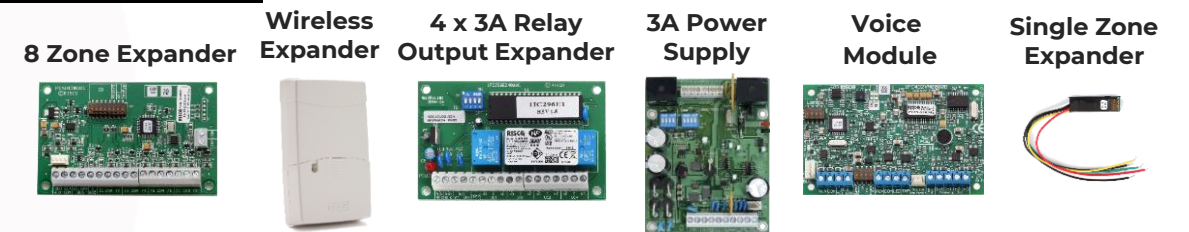

LightSYS+ System Architecture

Wireless Camera Detectors

Wireless Detectors

Wireless Sirens

Wireless Keyfobs

IP & Wi-Fi On-Board

Already inside mainboard

Plug-on Communication Modules

Wireless Video Expander

Or as a regular Bus 3

Mainboard

Panel Accessories

RISCO VUpoint Video Solution

Bus Keypads

Bus Expanders

Bus Detectors

Bus Sirens

Device	per System	per Bus line	per Expander
Zones	8-512		
Outputs	4-196		
Keypads	32	16	
Proximity Key Readers	48	16	
User Codes	500		
Sirens (wireless/wired)	32/24	8	
Bus devices	96	32	
8 Zone Expanders	63		
Wireless Expander	16	8	
Wireless Video Expander*	16	8	
Wireless Detectors	256		32
Wireless Camera Detectors**	32		8
Wireless Keyfobs	256		16
Wireless Panic Buttons	256		32
Output Expanders	32	8	