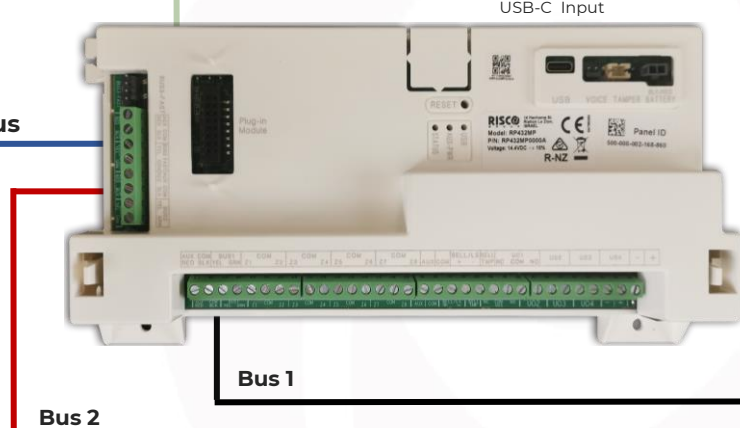

LightSYS+ System Architecture

Wireless Camera Detectors

Wireless Detectors

Wireless Sirens

Wireless Keyfobs

IP & Wi-Fi On-Board

Already inside mainboard

Plug-on Communication Modules

Wireless Video Expander

Or as a regular Bus 3

Mainboard

Panel Accessories

RISCO VUpoint Video Solution

Bus Keypads

Bus Expanders

Bus Detectors

Bus Sirens

Device	per System	per Bus line	per Expander
Zones	8-512		
Outputs	4-196		
Keypads	32	16	
Proximity Key Readers	48	16	
User Codes	500		
Sirens (wireless/wired)	32/24	8	
Bus devices	96	32	
8 Zone Expanders	63		
Wireless Expander	16	8	
Wireless Video Expander*	16	8	
Wireless Detectors	256		32
Wireless Camera Detectors**	32		8
Wireless Keyfobs	256		16
Wireless Panic Buttons	256		32
Output Expanders	32	8	