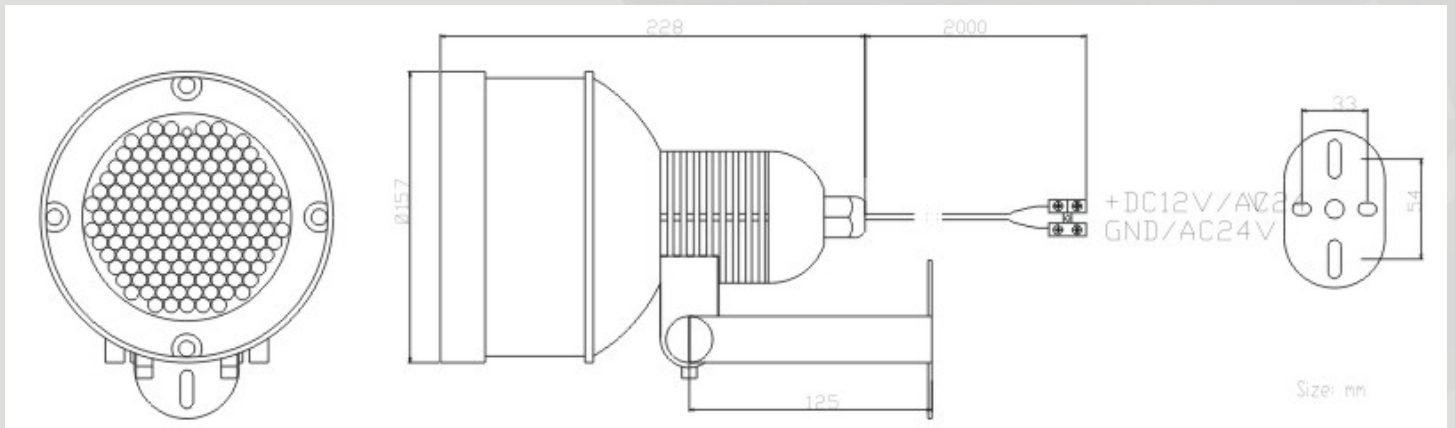

LIR-CC88

Weatherproof IR Illuminator

RoHS CE FC

● **FEATURES:**

1. Specially designed aluminum case acts as a passive heat sink to dissipate heat, increasing product longevity and reliability
2. Dual power input: DC12V / AC24V
3. 147PCs high power IR LED
4. Switch on/off automatically by photocell
5. Maximum Outdoor IR Range: 110M, 45°

● **ACCESSORIES:**

1. User Manual .....X1
2. Screw.....X4
3. Plastic-Conical-Anchor.....X4
4. Hexagonal Wrench.....X1

● **SPECIFICATION:**

Item	LIR-CC88
IP rating	IP66 (Outdoor)
IR LED	147 PCs
Wave length	850nm
IR Projecting Angle	45°
Emissive Power	18W
Available IR Distance	110M
Control	CDS/10Lux
Power Supply	DC12V±10%/AC24V±10%
Current Consumption	DC1400mA / AC1250mA
Dimension	157x228mm
Weight	2330g
Storage Temperature	-30~+60°C
Operating Temperature	-30~+40°C

● **Package:**

Weight .....2330g  
 Dimension ..... 157x228mm  
 Quantity per carton .....14PCs  
 Dimension of carton.....620x210x470mm  
 Weight of carton.....11.5KGs