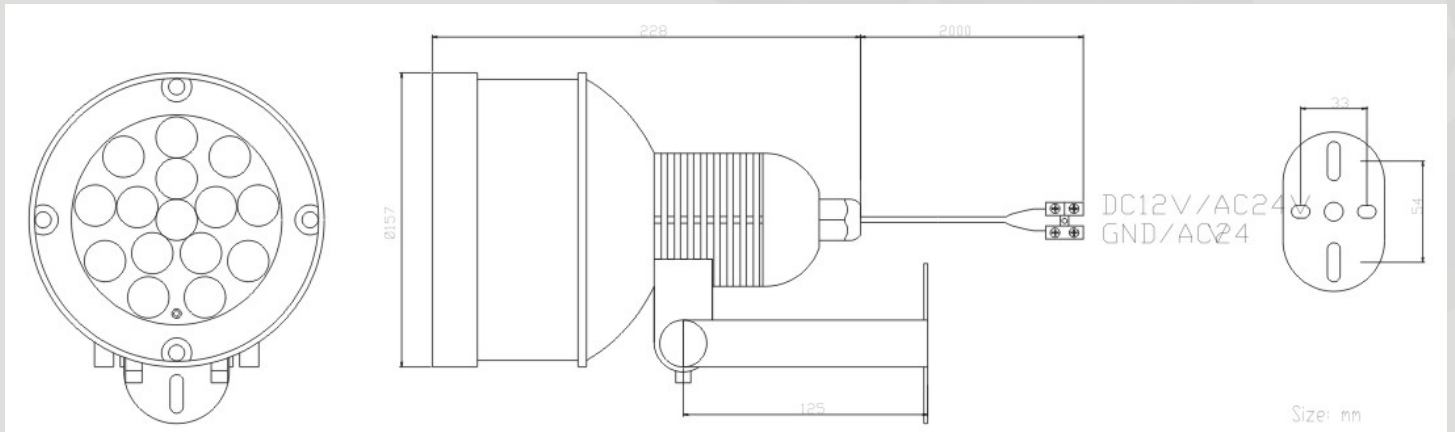

**LIR-IC88**

**Weatherproof of IR Illuminator**

**● FEATURES**

- High efficiency cooling structure aluminium case
- Dual voltage (AC24V/DC12V)
- 15 PCs super high power IR LED
- Switch on/off automatically by photocell
- Available IR in (Outdoor): 180M, 40°

**● SPECIFICATION**

Items	LIR-IC88
IP Rating	IP66 (Outdoor)
IR LED	15 PCs
Wave Length	850nm
IR Projecting Angle	40°
Emissive Power	15W
Available IR Distance	180M (590.16ft )
Control	CDS/10Lux
Power Supply	DC12V±10%/AC24V±10%
Current Consumption	DC1200mA /AC950mA
Dimension	∅ 157×228mm(0.51×0.75ft)
Weight	2330g
Storage Temperature	-30℃ ~+60℃
Operating Temperature	-30℃ ~+40℃
Package	4PCs/CTN 11.5KGS 620×210×470mm(2.03×0.69×1.54ft)

**● Package:**

Weight.....2330g  
 Dimension..... ∅ 157×228mm  
 Quantity per carton .....4PCs  
 Dimension of carton.....620×210×470mm  
 Weight of carton.....11.5KGs