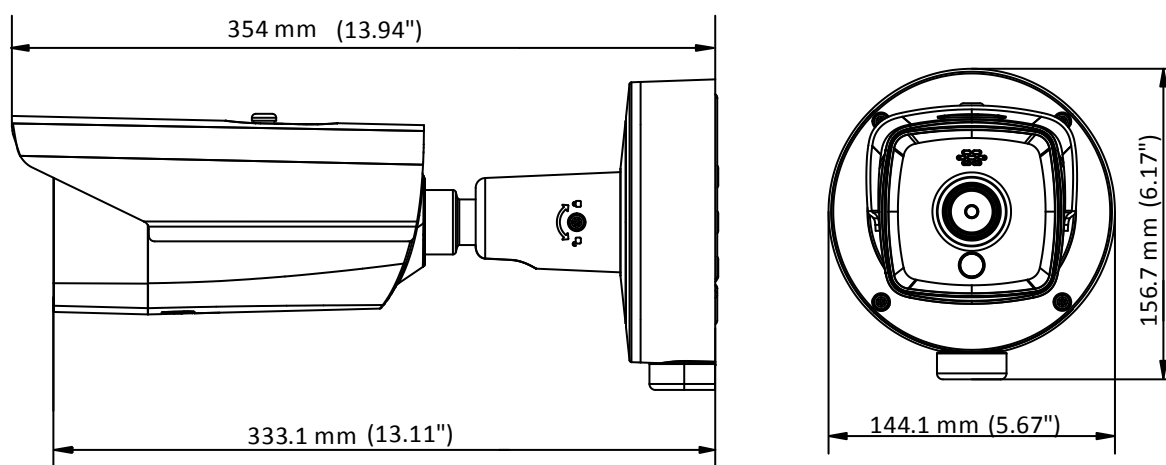

Available Model

DS-2TD2117-10/PAI

Dimension

Distributed by

**HIKVISION®****Headquarters**

No.555 Qianmo Road, Binjiang District,
Hangzhou 310051, China
T +86-571-8807-5998
overseasbusiness@hikvision.com

Hikvision USA
T +1-909-895-0400
sales.usa@hikvision.com