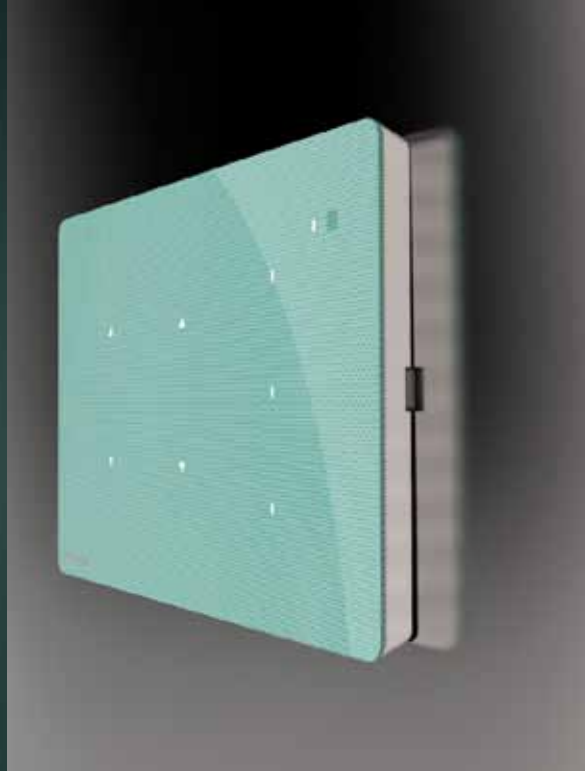

One reflects your style and the way you live in your home. Versatility you may not have expected. Surprising freedom when it comes to programming. An almost infinite range of possible combinations. A unique ability to diversify over time, by changing, removing or adding functions. Total customisation of the LED backlighting colour.

One for every one.