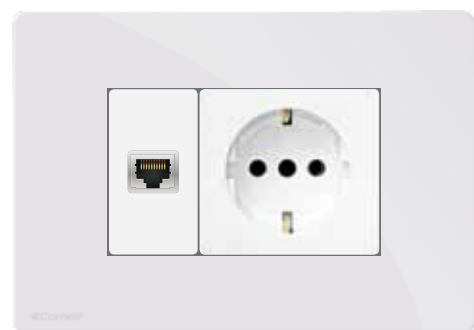

Colour as an expression of style and identity.

One is available in white and ten other colour finishes.