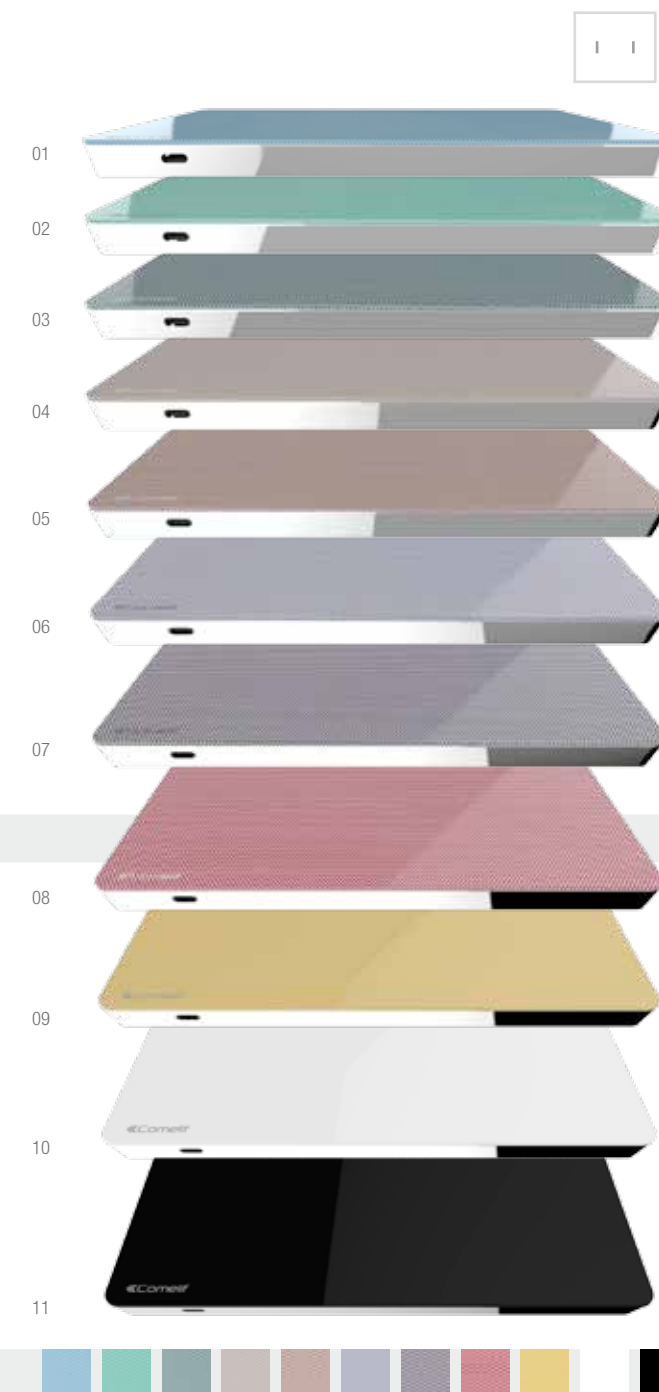

The chrome-plated trim reflects the finish of the wall and makes the unit seem thinner, as it almost melts into the wall on which it is mounted.

An ultra-thin minimalist shape, researched down to the very last millimetre, encases complex technology.

With One, your wall is a thing of beauty.

Colour as an expression of style and identity.

One is available in white and ten other colour finishes.

Shades chosen for their ability to adapt to the materials and styles used in modern architecture. The frames to match One, made using the same material and in the same shades, are compatible with the bestselling civil series products.

- 01 COVER VETRO AZZURATO
- 02 COVER VERDE MENTA
- 03 SEA GREEN COVER
- 04 COVER BEIGE CHIARO
- 05 COVER TORTORA
- 06 COVER GRIGIO PERLA
- 07 COVER GRAFITE
- 08 ANTIQUE PINK COVER
- 09 COVER AVORIO
- 10 COVER BIANCA
- 11 COVER NERO ASSOLUT

Colour as Art, or rather, Pop Art. Alternating bursts of various colours create a modern texture with a strong identity.

The special mesh structure gives One an exclusive and hi-tech appearance.

The point of colour tailored to suit you.