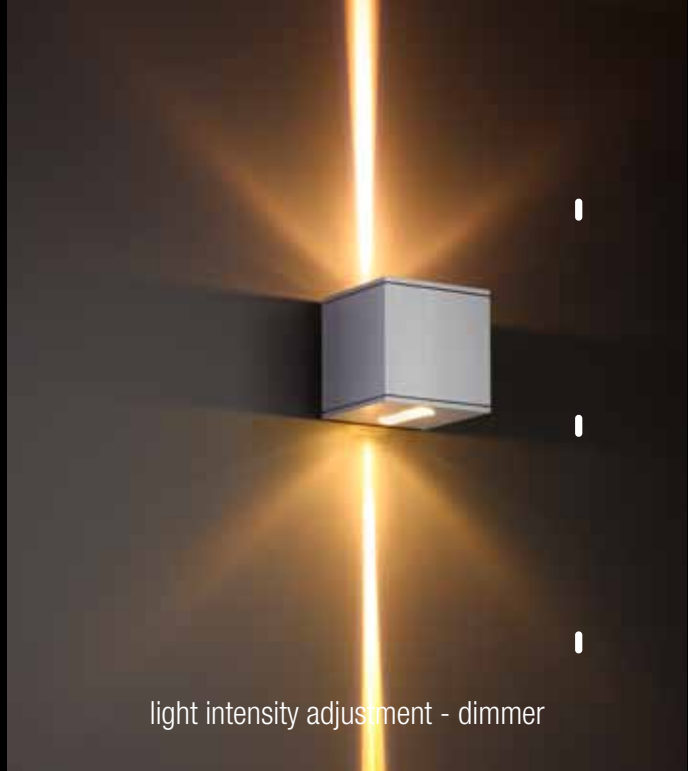

light intensity adjustment - dimmer