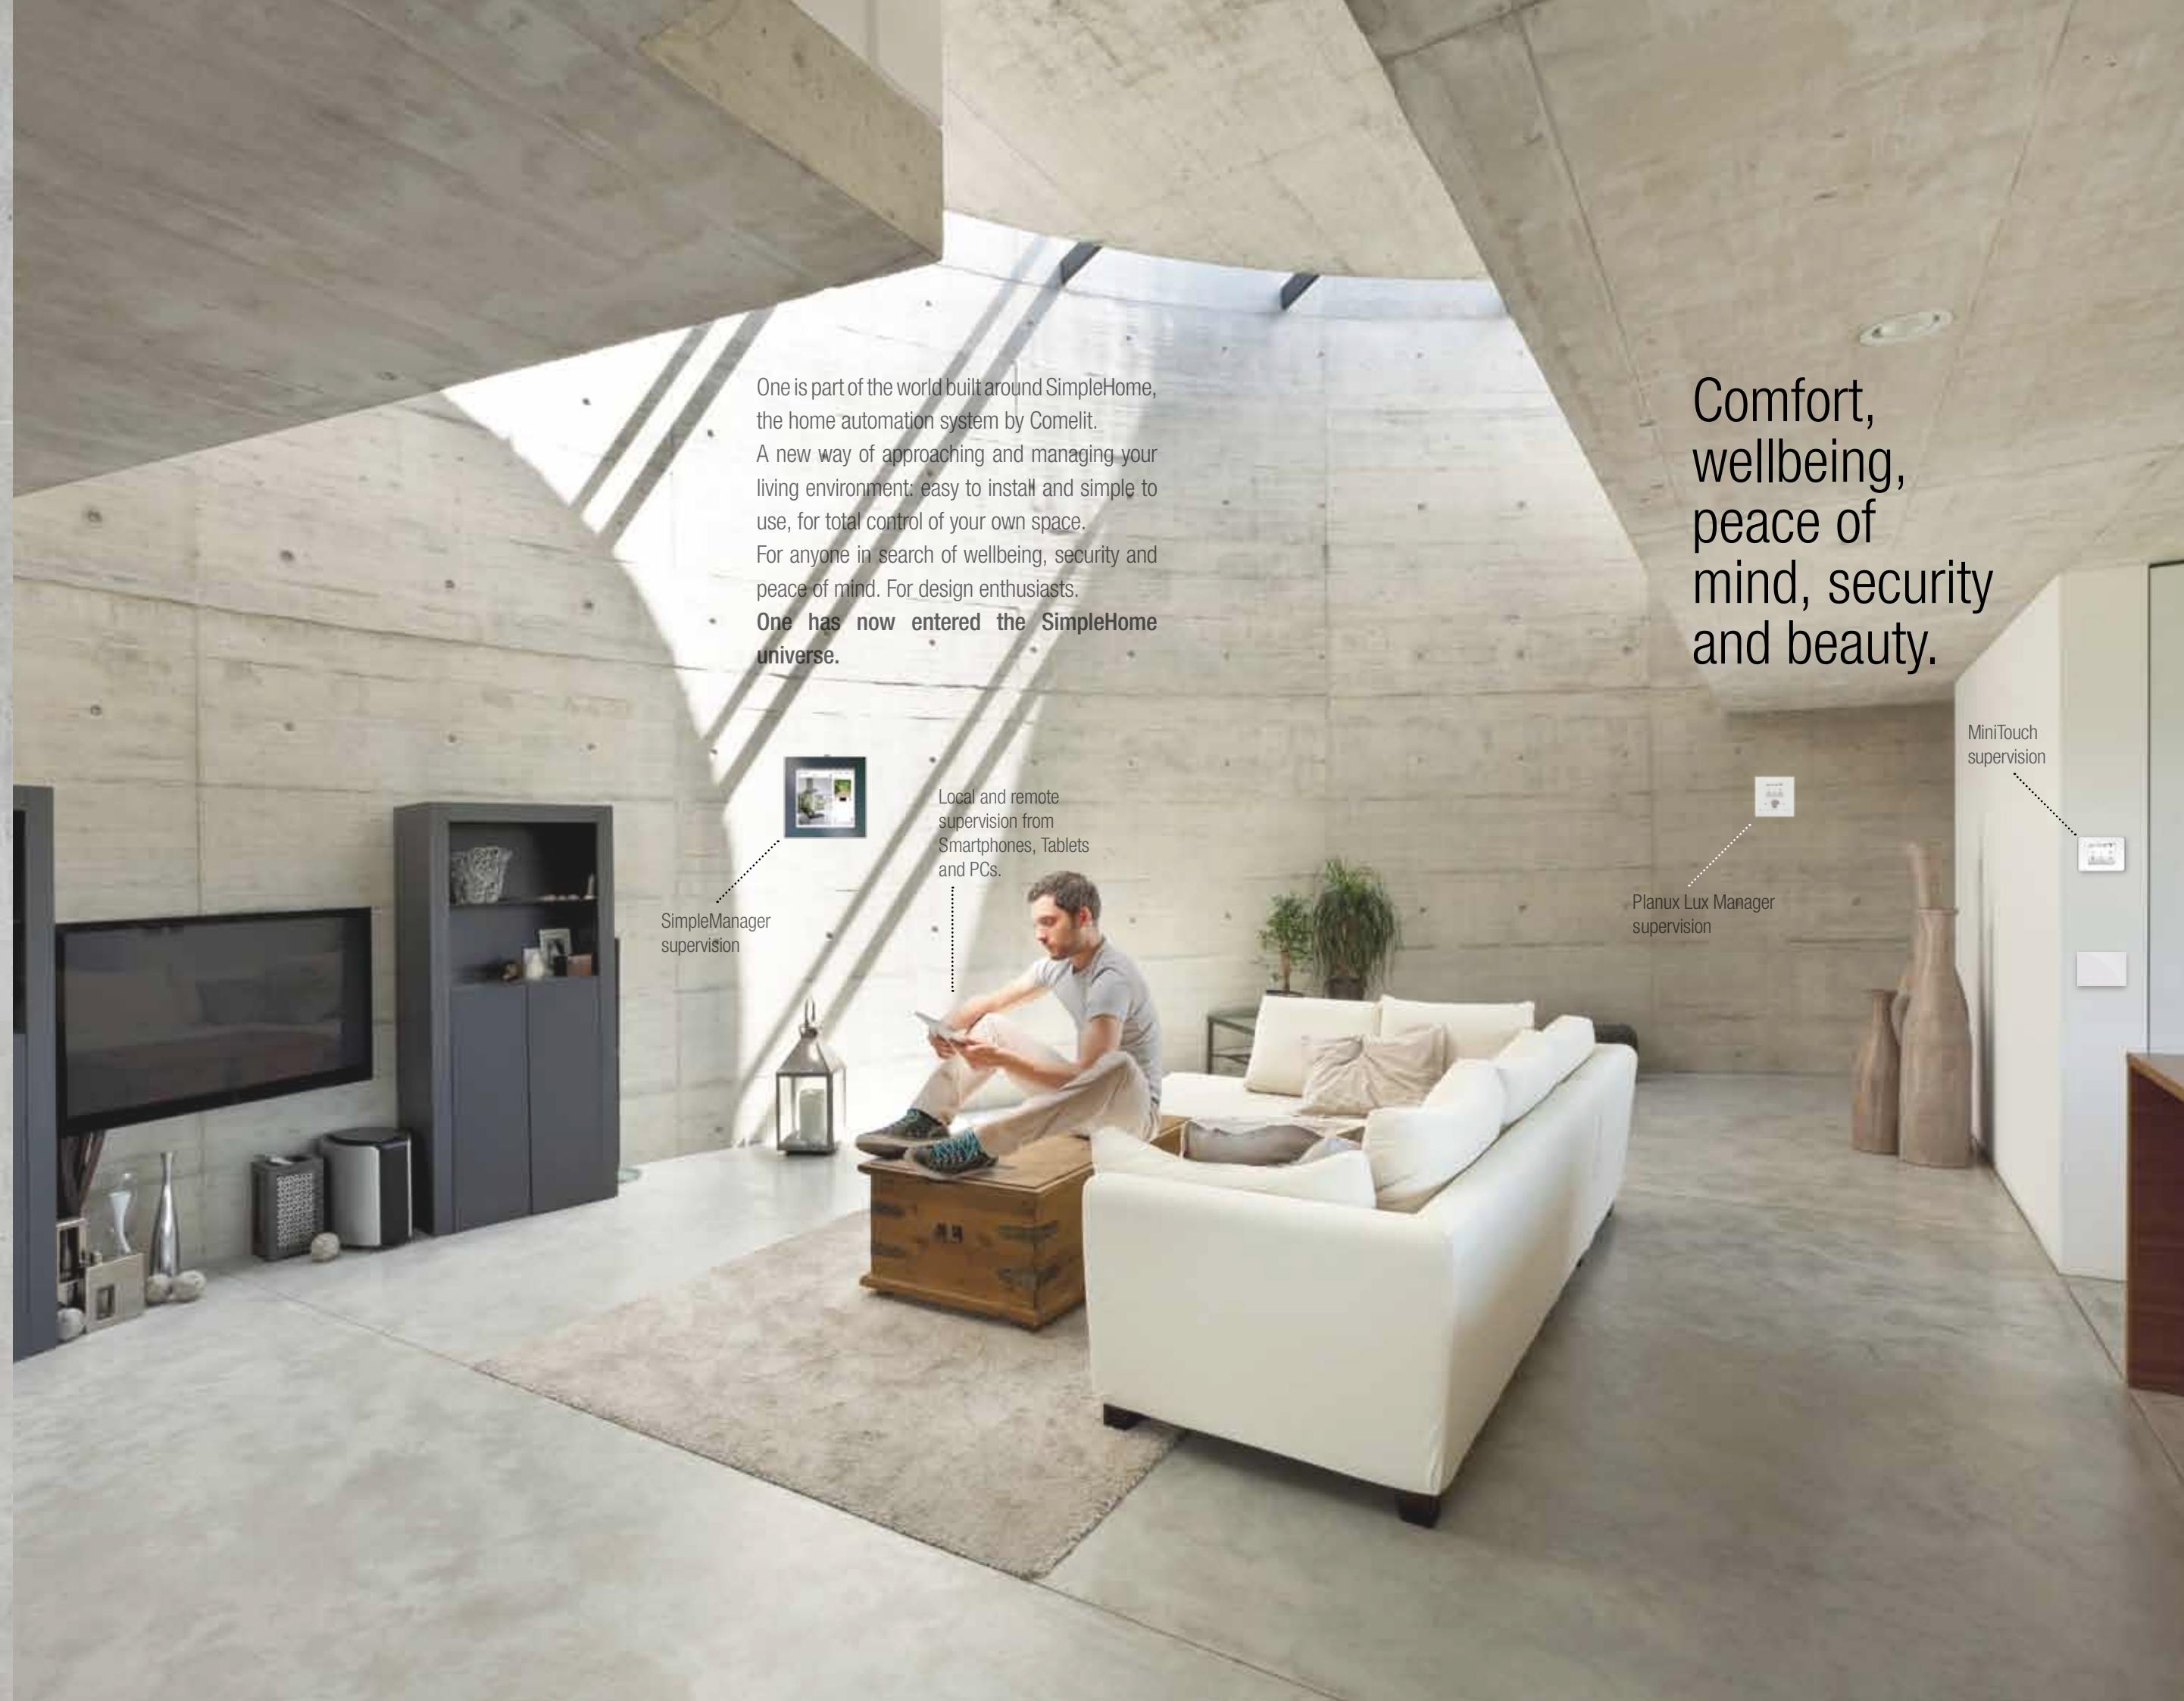

One is part of the world built around SimpleHome, the home automation system by Comelit.
A new way of approaching and managing your living environment: easy to install and simple to use, for total control of your own space.
For anyone in search of wellbeing, security and peace of mind. For design enthusiasts.
One has now entered the SimpleHome universe.

Comfort,
wellbeing,
peace of
mind, security
and beauty.