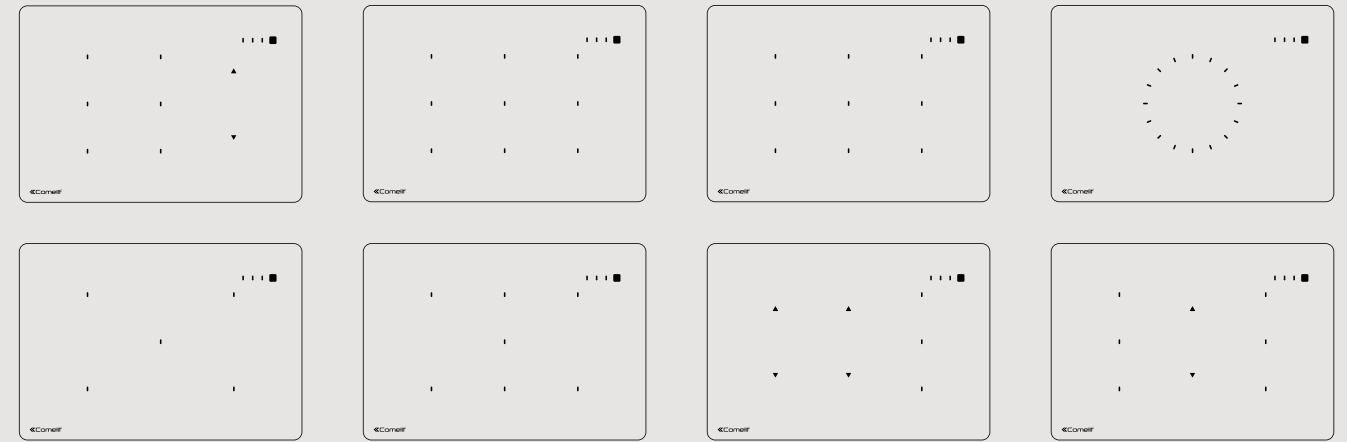

ROMANTIC

NIGHT

GOING OUT

WEEKEND

Change requirements.
Change scenario.

ONE

One command,
one home.
One.

ONE	ONE ELECTRONIC MODULE
ONE/E	ONE EASY ELECTRONIC MODULE
ONE/R	ONE EASY ELECTRONIC MODUL., 3 RELAIS
ONE/CA	LIGHT BLUE GLASS COVER FOR ONE
ONE/CB	ABSOLUTE BLACK COVER FOR ONE
ONE/CE	ENGLISH GREEN COVER FOR ONE
ONE/CG	GRAPHITE COVER FOR ONE
ONE/CI	IVORY COVER FOR ONE
ONE/CM	MINT GREEN COVER FOR ONE
ONE/CP	GREY COVER FOR ONE
ONE/CR	BURGUNDY COVER FOR ONE
ONE/CS	LIGHT BEIGE COVER FOR ONE
ONE/CT	TURTLEDOVE COVER FOR ONE
ONE/CW	ALL WHITE COVER FOR ONE
ONE/PA/BA3	ONE LIGHT BLUE GLASS COV PLATE COMP. BTICINO AXOLLUTE 3 MODS
ONE/PB/BA3	ONE ABSOLUTE BLACK COV PLATE COMP. BTICINO AXOLLUTE 3 MODS
ONE/PE/BA3	ONE ENGLISH GREEN COVER PLATE COMP. BTICINO AXOLLUTE 3 MODS
ONE/PG/BA3	ONE GRAPHITE COVER PLATE COMP. BTICINO AXOLLUTE 3 MODS
ONE/PI/BA3	ONE IVORY COV PLATE COMP. BTICINO AXOLLUTE 3 MODS
ONE/PM/BA3	ONE MINT GREEN COVER PLATE COMP. BTICINO AXOLLUTE 3 MODS
ONE/PP/BA3	ONE PEARL GREY COVER PLATE COMP. BTICINO AXOLLUTE 3 MODS
ONE/PR/BA3	ONE BURGUNDY COVER PLATE COMP. BTICINO AXOLLUTE 3 MODS
ONE/PS/BA3	ONE LIGHT BEIGE COVER PLATE COMP. BTICINO AXOLLUTE 3 MODS
ONE/PT/BA3	ONE TURTLEDOVE COVER PLATE COMP. BTICINO AXOLLUTE 3 MODS
ONE/PW/BA3	ONE ALL WHITE COV PLATE COMP. BTICINO AXOLLUTE 3 MODS
ONE/PA/BL3	ONE LT BLUE GLASS COV PLATE COMP BTICINO LIVING LIGHT 3 MODS
ONE/PB/BL3	ONE ABSOLUTE BLK COV PLATE COMP. BTICINO LIVING LIGHT 3 MODS