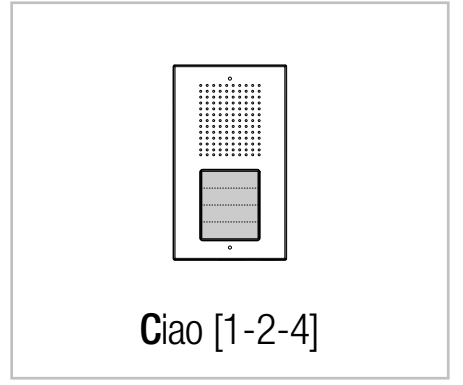

### 5. Cut

Cut out the labels, following the dotted lines

Press this button to view these instructions again

Press this button to view the list of external units

**Press here to begin!**

Abc<sup>+</sup>

 CHECK THE PRINTER SETTINGS.  
SET THE PRINTING SIZE TO 100 %

	45 mm			
56 mm				
26 mm				

	45 mm			
12 mm				

 CHECK THE PRINTER SETTINGS.  
SET THE PRINTING SIZE TO 100 %

	45 mm			
56 mm				
26 mm				

	45 mm			
12 mm				

Abc  
Abc

 CHECK THE PRINTER SETTINGS.  
SET THE PRINTING SIZE TO 100 %