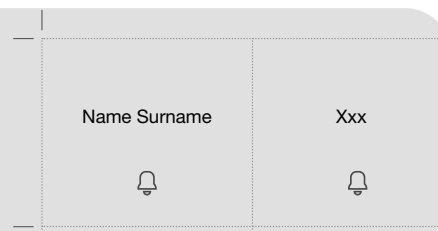

4. Print

CAUTION!

Remember to:

- •select the page number to print
- •set the print size to 100%