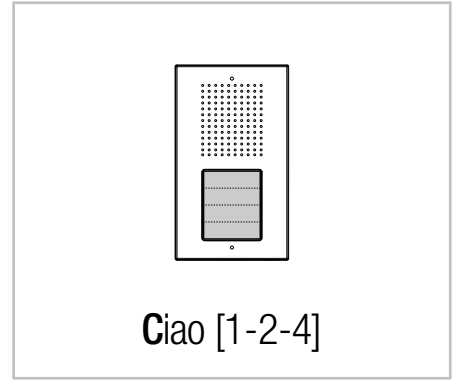

### 5. Cut

Cut out the labels, following the dotted lines

Press this button to view these instructions again

Press this button to view the list of external units

**Press here to begin!**

Abc<sup>+</sup>

 CHECK THE PRINTER SETTINGS.  
SET THE PRINTING SIZE TO 100 %

	45 mm			
56 mm				
26 mm				

	45 mm			
12 mm				

 CHECK THE PRINTER SETTINGS.  
SET THE PRINTING SIZE TO 100 %

	45 mm			
56 mm				
26 mm				

	45 mm			
12 mm				

Abc  
Abc

 CHECK THE PRINTER SETTINGS.  
SET THE PRINTING SIZE TO 100 %